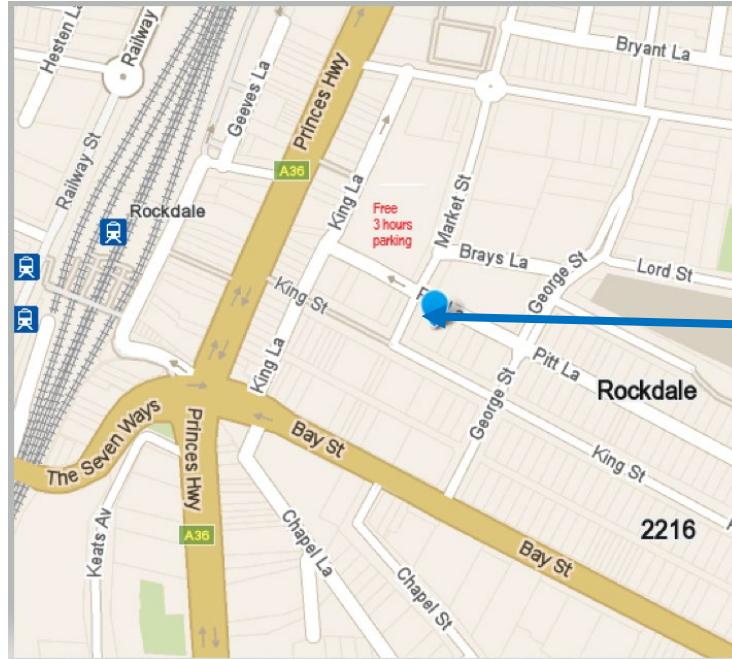

Rockdale Community Health Centre (corner Market & Kings Streets Rockdale)

Rockdale Community Health Centre

Free 3 hours parking Pitt Lane (Off Market Street) – turn right into Pitt Lane.

Turn right into carpark.

Rockdale Community Health Centre
18 Kings Street Rockdale NSW 2216
Phone (02) 95878300

After parking your car – return to intersection (Market Street and Pitt Lane) turn right into Market Street walk toward the pedestrian crossing.

Cross road at the pedestrian crossing

Rockdale Community Health is on the corner.

Ring the doorbell to gain access.