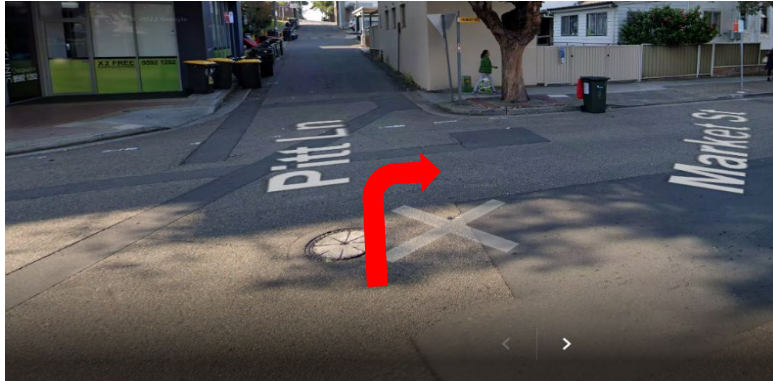

Rockdale Community Health Centre (corner Market & Kings Streets Rockdale)

Rockdale Community Health Centre

Free 3 hours parking Pitt Lane (Off Market Street) – turn right into Pitt Lane.

Turn right into carpark.

Rockdale Community Health Centre
18 Kings Street Rockdale NSW 2216
Phone (02) 95878300

After parking your car – return to intersection (Market Street and Pitt Lane) turn right into Market Street walk toward the pedestrian crossing.

Cross road at the pedestrian crossing

Rockdale Community Health is on the corner.

Ring the doorbell to gain access.